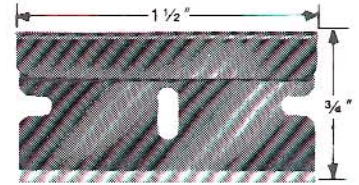

AMERICAN SAFETY RAZOR COMPANY
INDUSTRIAL PRODUCTS DIVISION

UNITEX GLOBAL, INC.
TEL. (713) 956-8996
FAX: (713) 956-0161

single edge

INDUSTRIAL GRADE

SINGLE EDGE BLADES

	CODE	TYPE	STEEL	UNIT	BLADES PER UNIT	PACKAGING
	94-0110	Regular	Carbon .009"	Cs	5000	50 boxes of 100 each
100-blade drawer box	62-0161	Gem, extra keen	Carbon .009"	Cs	5000	50 boxes of 100 each
	62-0163	Pal, extra keen	Carbon .009"	Cs	5000	50 boxes of 100 each
	62-0165	Gem Coated extra keen	Stainless .009"	Cs	5000	50 boxes of 100 each
	62-0167	Gem Uncoated extra keen	Stainless .009"	Cs	5000	50 boxes of 100 each
	94-0369	Heavy duty	Carbon .012"	Cs	5000	50 boxes of 100 each
Blades Wrapped in Shelling Paper						
	94-0180	S. E. without backs extra keen	Carbon .009"	Cs	1000	1000 bulk blade/carton
	94-0438	S. E. without backs extra keen	Stainless .009"	Cs	1000	1000 bulk blades/carton
	94-0105	Regular Bulk, unshelled	Carbon .009"	Tray	440	440 Blades/tray, 285 trays/wooden case (125,400 blades)
	62-0094	Gem coated extra keen bulk, unshelled	Stainless .009"	Tray	440	440 Blades/tray, 285 trays/wooden case (125,400 blades)
	94-0408	Heavy Duty Bulk, unshelled	Carbon .012"	Tray	425	425 Blades/tray, 285 trays/wooden case (121,125 blades)